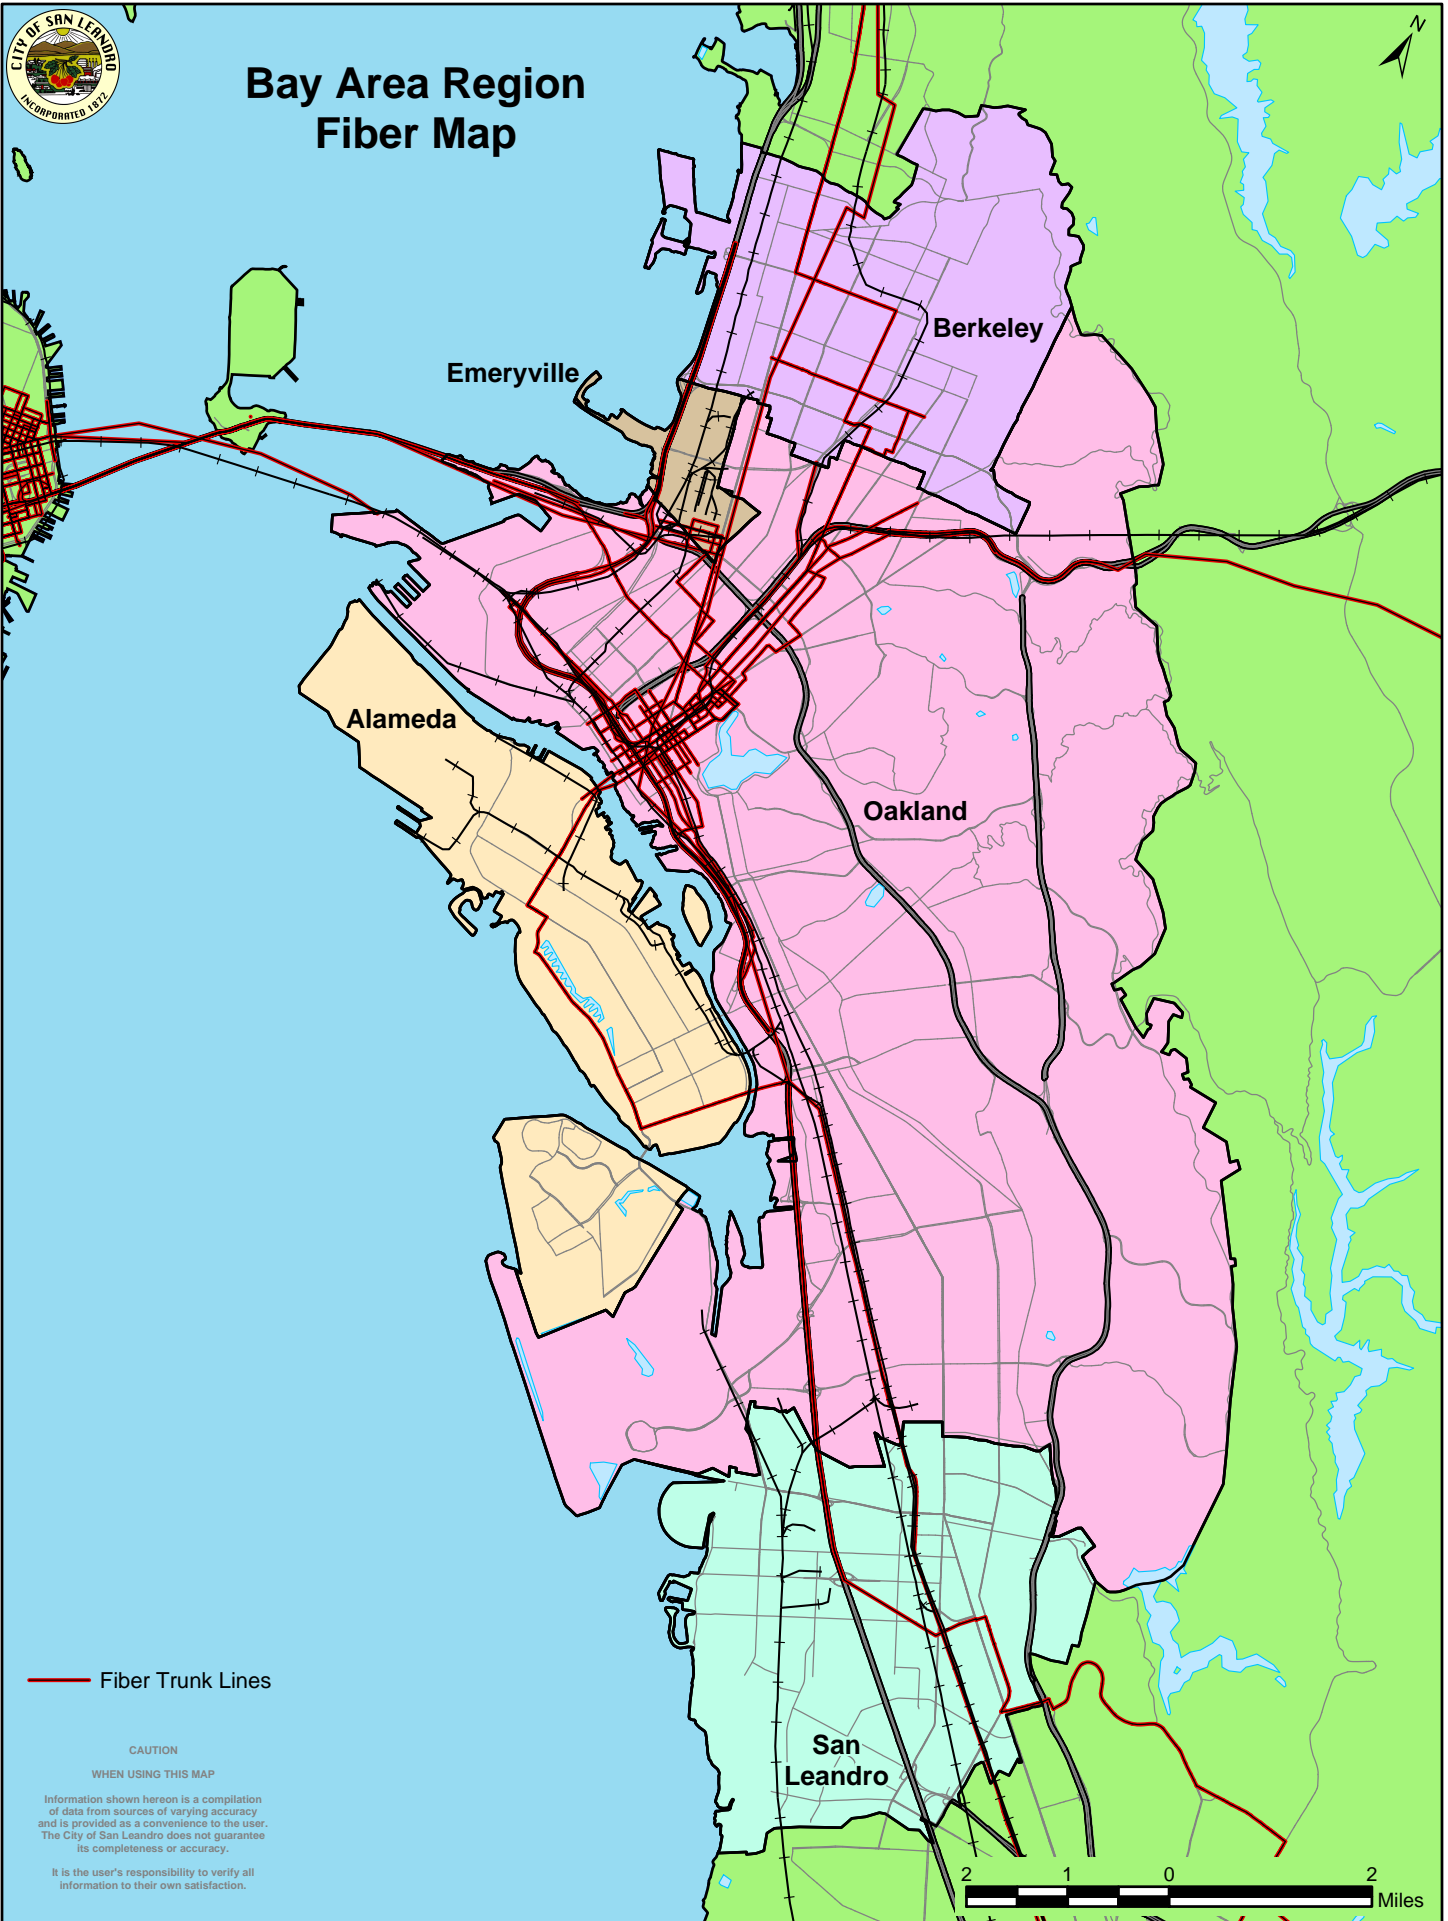

Bay Area Region Fiber Map

Fiber Trunk Lines

CAUTION

WHEN USING THIS MAP